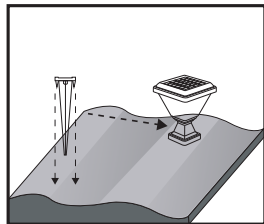

ASSEMBLY INSTRUCTIONS

- 1- Mount the fixing part specified in the assembly diagram on the surface where the product will be used.
- 2- Mount the product on the part specified in the assembly diagram.
- 3- The solar luminarie that is charged enough time will work for 6 to 8 hours.
- 4- It has ABS Body.
- 5- The product is suitable for use in grass garden, courtyard road and similar environments.
- 6- The protection class (IP) is indicated on the box of the product. It should not be used outside of the ambient and climatic conditions specified by the protection class.
- 7- Solar sconce is ready to use.

SAFETY & WARNINGS

- Do not connect the product without reading the user manual.
- Do not use the product other than the conditions specified by product protection class..
- Installations of the panel must be carried out by specialists.
- Make sure the product is complete and correctly connected.
- While the product is in operation, it is dangerous to open and assemble the product, except for experts.

WARRANTY CONDITIONS

- Our products are guaranteed for one-to-one replacement for 2 years.
- In order for the warranty to be valid, the parts must be delivered to the technical services completely.
- In case the product is defective; Pursuant to Article 11 of the Consumer Protection Law No:6502; Sanctions are applied to make free repair, to replace the product that cannot be repaired with a new product.
- Product that are used outside the instructions for use and exposed to user error are not covered by warranty.

Showroom:

Bereketzade Mah. Sair Ziya Paşa Cad. No:31/A/PK. 34421 Karaköy, Beyoğlu / İstanbul
Tel: 0212 244 84 22-23 Pbx
Mail: info@noas.com.tr

Factory:

Beylikdüzü OSB Mh. Mustafa Kurtoglu Cd. No.23 (Bakırcılar Demirciler Sanayi Sitesi)
Beylikdüzü / İstanbul
Tel: 0212 879 03 53
Web: www.noas.com.tr