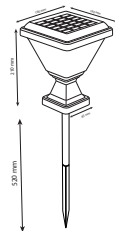

USER MANUAL

Dear Customer,

This user manual contains the necessary installation information of the product you have purchased. For your safety and product life, follow the safety warnings and warranty conditions instructions in the user manual. If you have a problem with the product, you can contact us via the contact information available in the user manual.

ASSEMBLY DIAGRAM

YL74-0100-S