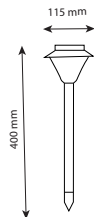

USER MANUAL

Dear Customer,

This user manual contains the necessary installation information of the product you have purchased. For your safety and product life, follow the safety warnings and warranty conditions instructions in the user manual. If you have a problem with the product, you can contact us via the contact information available in the user manual.

ASSEMBLY DIAGRAM

YL74-1001-S