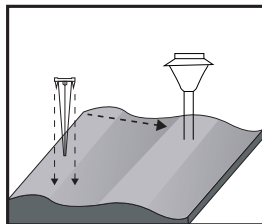

USER MANUAL

Dear Customer,

This user manual contains the necessary installation information of the product you have purchased. For your safety and product life, follow the safety warnings and warranty conditions instructions in the user manual. If you have a problem with the product, you can contact us via the contact information available in the user manual.

ASSEMBLY DIAGRAM

ASSEMBLY INSTRUCTIONS

- 1- Mount the fixing part specified in the assembly diagram on the surface where the product will be used.
- 2- Mount the product on the part specified in the assembly diagram.
- 3- The solar luminaire that is charged enough time will work for 6 to 8 hours.
- 4- It has ABS Body.
- 5- The product is suitable for use in grass garden, courtyard road and similar environments.
- 6- The protection class (IP) is indicated on the box of the product. It should not be used outside of the ambient and climatic conditions specified by the protection class.
- 7- Solar sconce is ready to use.

SAFETY & WARNINGS

- Do not connect the product without reading the user manual.
- Do not use the product other than the conditions specified by product protection class..
- Installations of the panel must be carried out by specialists.
- Make sure the product is complete and correctly connected.
- While the product is in operation, it is dangerous to open and assemble the product, except for experts.

WARRANTY CONDITIONS

- Our products are guaranteed for one-to-one replacement for 2 years.
- In order for the warranty to be valid, the parts must be delivered to the technical services completely.
- In case the product is defective; Pursuant to Article 11 of the Consumer Protection Law No:6502; Sanctions are applied to make free repair, to replace the product that cannot be repaired with a new product.
- Product that are used outside the instructions for use and exposed to user error are not covered by warranty.

Showroom:

Bereketzade Mah. Sair Ziya Paşa Cad. No:31/A/PK. 34421 Karaköy, Beyoğlu / İstanbul
Tel: 0212 244 84 22-23 Pbx
Mail: info@noas.com.tr

Factory:

Beylikdüzü OSB Mh. Mustafa Kurtoglu Cd. No.23 (Bakırcılar Demirciler Sanayi Sitesi)
Beylikdüzü / İstanbul
Tel: 0212 879 03 53
Web: www.noas.com.tr