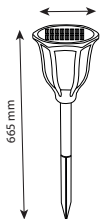

USER MANUAL

Dear Customer,

This user manual contains the necessary installation information of the product you have purchased. For your safety and product life, follow the safety warnings and warranty conditions instructions in the user manual. If you have a problem with the product, you can contact us via the contact information available in the user manual.

ASSEMBLY DIAGRAM

YL74-1011-S