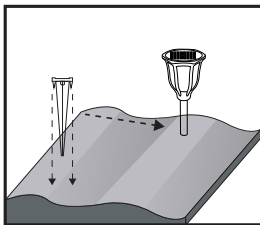

USER MANUAL

Dear Customer,

This user manual contains the necessary installation information of the product you have purchased. For your safety and product life, follow the safety warnings and warranty conditions instructions in the user manual. If you have a problem with the product, you can contact us via the contact information available in the user manual.

ASSEMBLY DIAGRAM

ASSEMBLY INSTRUCTIONS

- 1- Mount the fixing part specified in the assembly diagram on the surface where the product will be used.
- 2- Mount the product on the part specified in the assembly diagram.
- 3- The solar luminaire that is charged enough time will work for 6 to 8 hours.
- 4- It has ABS Body.
- 5- The product is suitable for use in grass garden, courtyard road and similar environments.
- 6- The protection class (IP) is indicated on the box of the product. It should not be used outside of the ambient and climatic conditions specified by the protection class.
- 7- Solar sconce is ready to use.

SAFETY & WARNINGS

- Do not connect the product without reading the user manual.
- Do not use the product other than the conditions specified by product protection class..
- Installations of the panel must be carried out by specialists.
- Make sure the product is complete and correctly connected.
- While the product is in operation, it is dangerous to open and assemble the product, except for experts.

WARRANTY CONDITIONS

- Our products are guaranteed for one-to-one replacement for 2 years.
- In order for the warranty to be valid, the parts must be delivered to the technical services completely.
- In case the product is defective; Pursuant to Article 11 of the Consumer Protection Law No:6502; Sanctions are applied to make free repair, to replace the product that cannot be repaired with a new product.
- Product that are used outside the instructions for use and exposed to user error are not covered by warranty.

Showroom:

Bereketzade Mah. Sair Ziya Paşa Cad. No:31/A PK. 34421 Karaköy, Beyoğlu / İstanbul
Tel: 0212 244 84 22-23 Pbx
Mail: info@noas.com.tr

Factory:

Beylikdüzü OSB Mh. Mustafa Kurtoglu Cd. No.23 (Bakırcılar Demirciler Sanayi Sitesi)
Beylikdüzü / İstanbul
Tel: 0212 879 03 53
Web: www.noas.com.tr