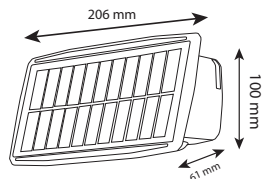

USER MANUAL

Dear Customer,

This user manual contains the necessary installation information of the product you have purchased. For your safety and product life, follow the safety warnings and warranty conditions instructions in the user manual. If you have a problem with the product, you can contact us via the contact information available in the user manual.

ASSEMBLY DIAGRAM

YL74-3301-S