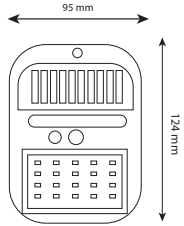

KULLANIM KILAVUZU

Değerli Müşerimiz,
Bu kullanım kılavuzu satın almış olduğunuz ürünün gerekli montaj bilgilerini içermektedir. Güvenliğiniz ve ürün ömrü için kullanımlarınızda yer alan güvenlik uyarıları ve garanti şartları talimatlarına uyunuz. Ürünle alakalı problem yaşamaz durumda kılavuzda mevcut olan iletişim bilgileri üzerinden bizlere ulaşabilirsiniz.

MONTAJ ŞEMASI

YL84-2001-S