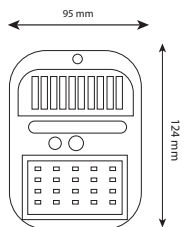

USER MANUAL

Dear Customer,
This user manual contains the necessary installation information of the product you have purchased. For your safety and product life, follow the safety warnings and warranty conditions instructions in the user manual. If you have a problem with the product, you can contact us via the contact information available in the user manual.

ASSEMBLY DIAGRAM

YL84-2001-S