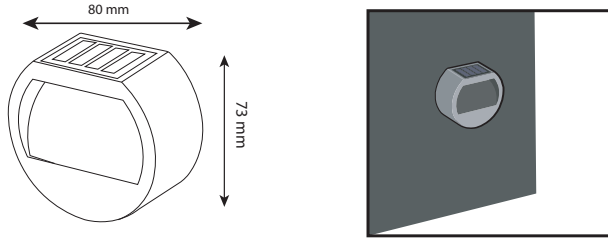

ASSEMBLY DIAGRAM

YL84-3001-S

ASSEMBLY INSTRUCTIONS

- 1- Mount the fixing part specified in the assembly diagram on the surface where the product will be used.
- 2- Mount the product on the part specified in the assembly diagram.
- 3- The solar luminarie that is charged enough time will work for 6 to 8 hours.
- 4- It has ABS Body.
- 5- The product is suitable for use in grass garden, courtyard road and similar environments.
- 6- The protection class (IP) is indicated on the box of the product. It should not be used outside of the ambient and climatic conditions specified by the protection class.
- 7- Solar sconce is ready to use.