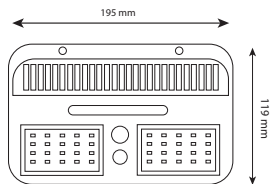

USER MANUAL

Dear Customer,

This user manual contains the necessary installation information of the product you have purchased. For your safety and product life, follow the safety warnings and warranty conditions instructions in the user manual. If you have a problem with the product, you can contact us via the contact information available in the user manual.

ASSEMBLY DIAGRAM

YL84-4001-S