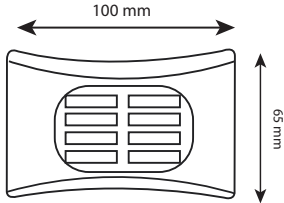

ASSEMBLY DIAGRAM

ASSEMBLY INSTRUCTIONS

- 1- Mount the fixing part specified in the assembly diagram on the surface where the product will be used.
- 2- Mount the product on the part specified in the assembly diagram.
- 3- The solar luminarie that is charged enough time will work for 6 to 8 hours.
- 4- It has ABS Body.
- 5- The product is suitable for use in grass garden, courtyard road and similar environments.
- 6- The protection class (IP) is indicated on the box of the product. It should not be used outside of the ambient and climatic conditions specified by the protection class.
- 7- Solar sconce is ready to use.