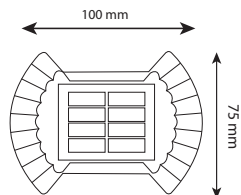

USER MANUAL

Dear Customer,

This user manual contains the necessary installation information of the product you have purchased. For your safety and product life, follow the safety warnings and warranty conditions instructions in the user manual. If you have a problem with the product, you can contact us via the contact information available in the user manual.

ASSEMBLY DIAGRAM

YL84-8001-S